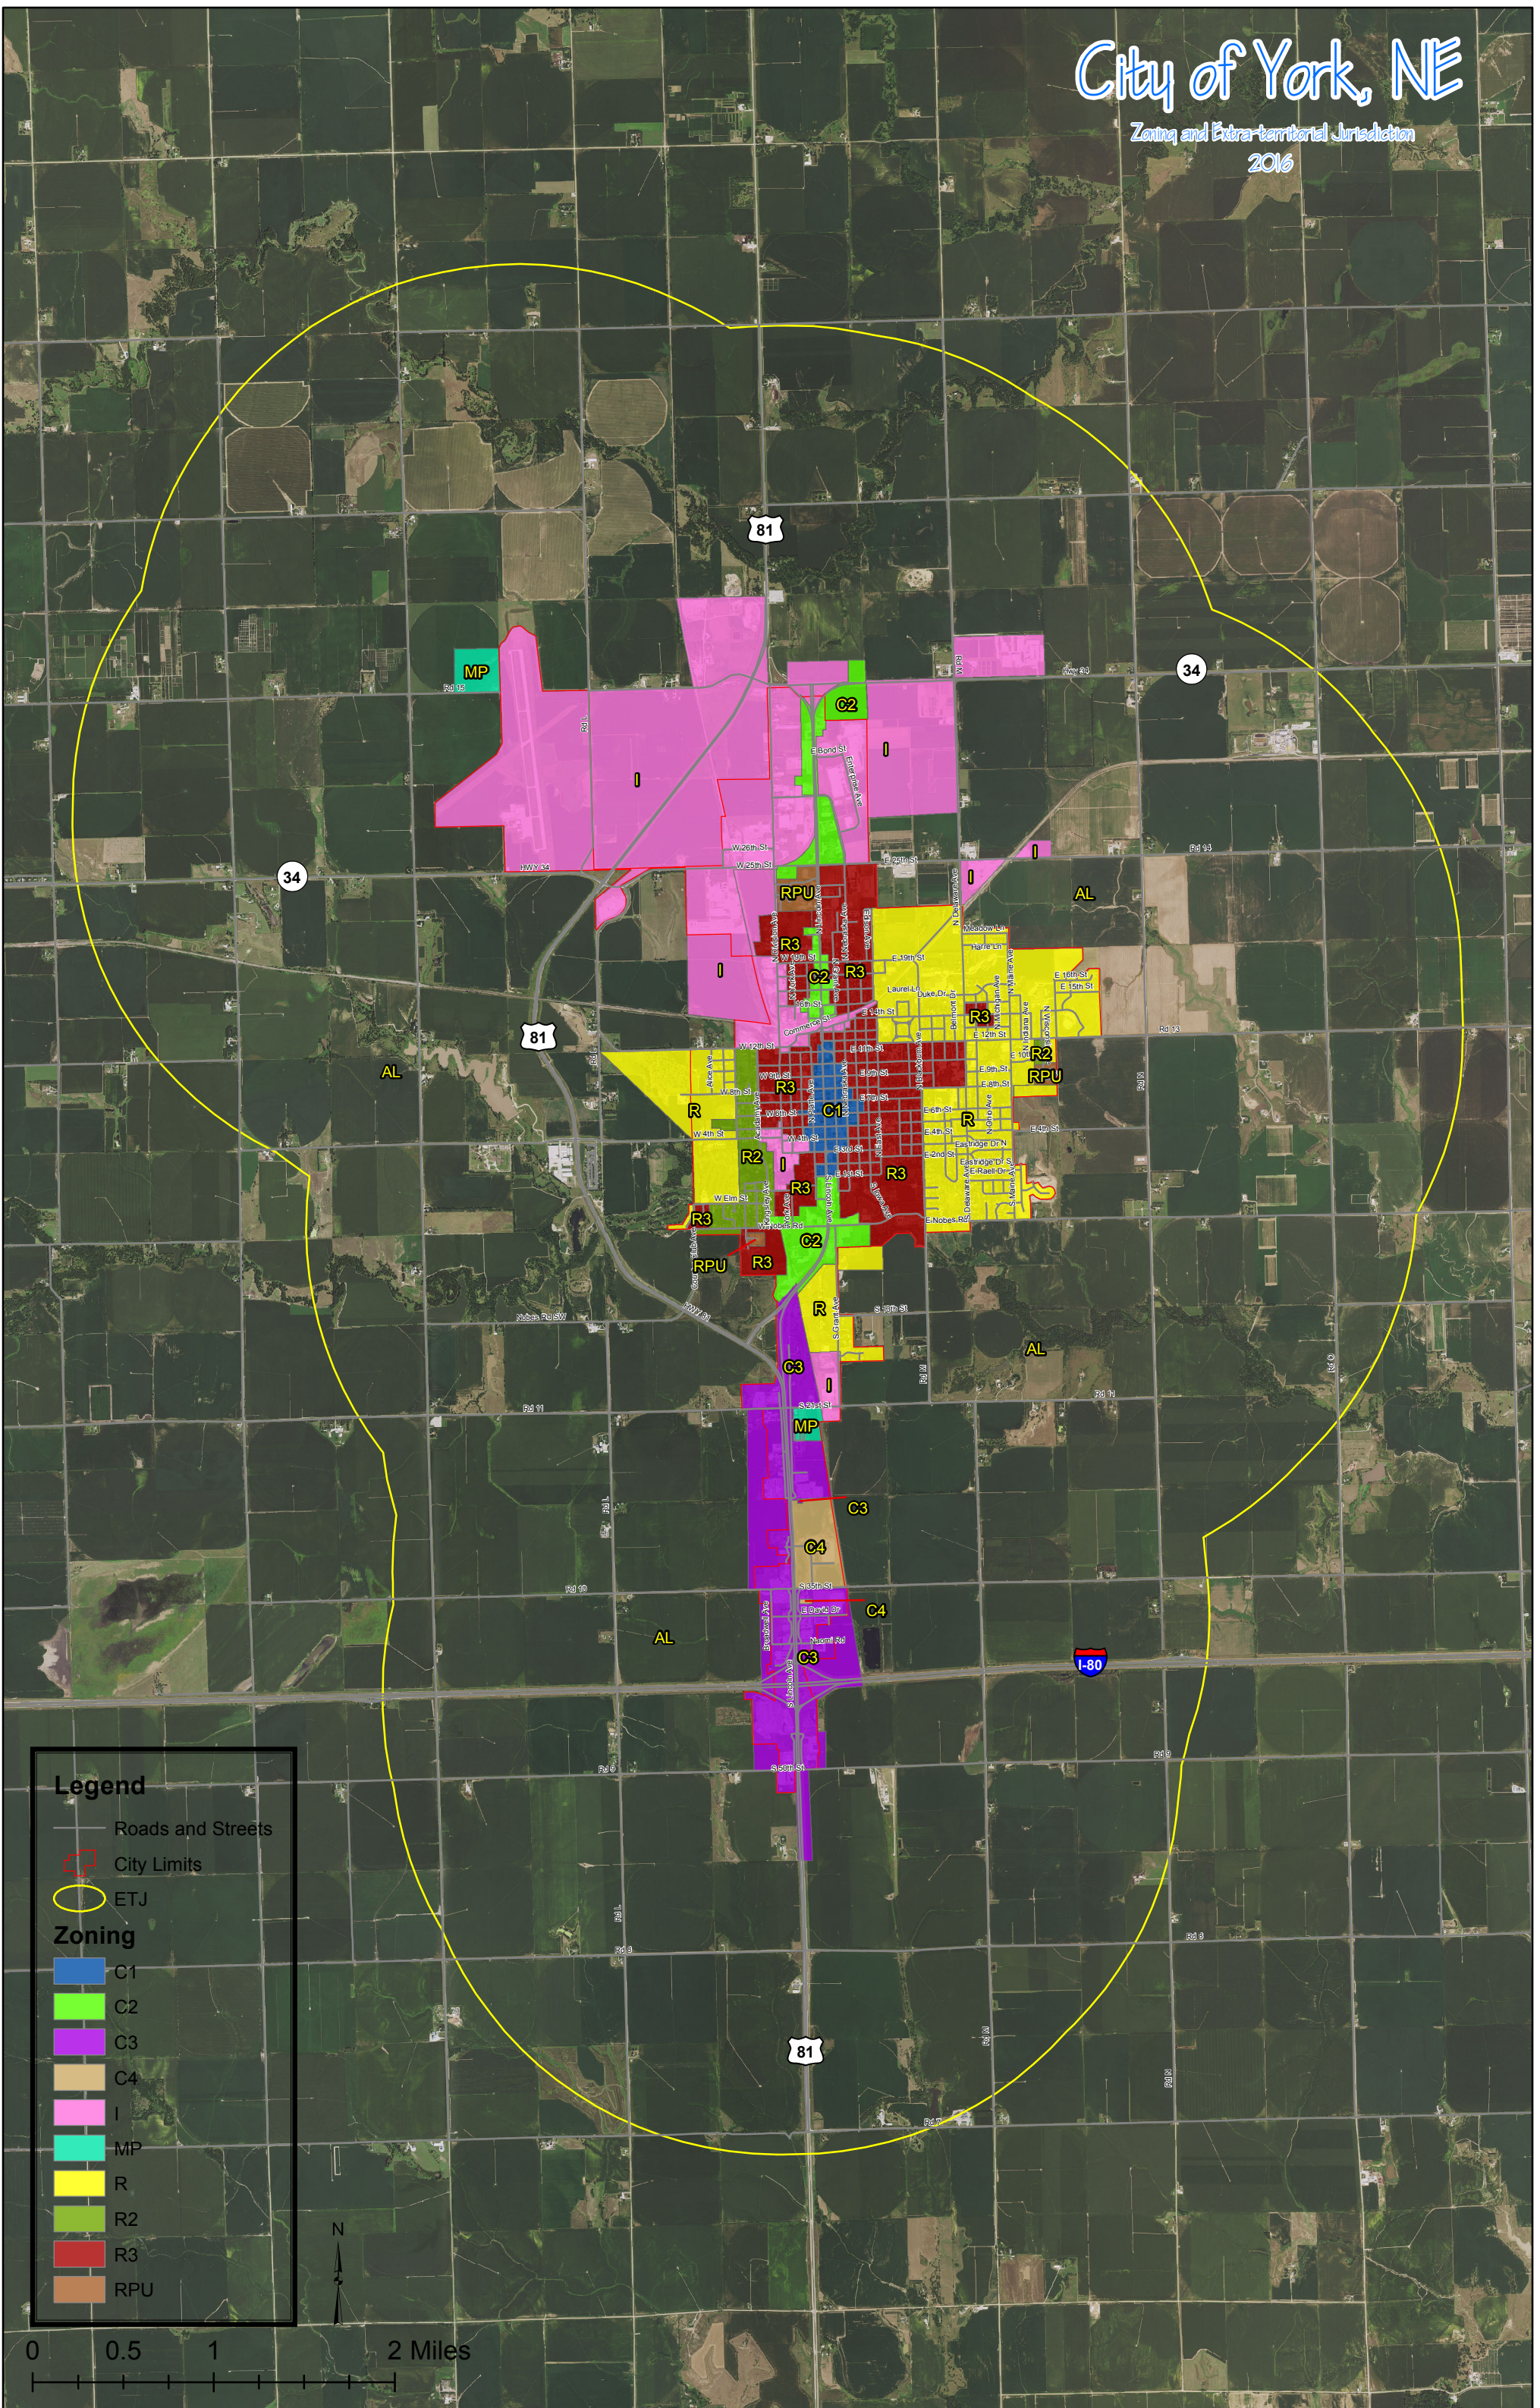

City of York, NE

Zoning and Extra-territorial Jurisdiction
2016

Legend

— Roads and Streets

City Limits

ETJ

Zoning

C1

C2

C3

C4

I

MP

R

R2

R3

RPU

0 0.5 1 2 Miles